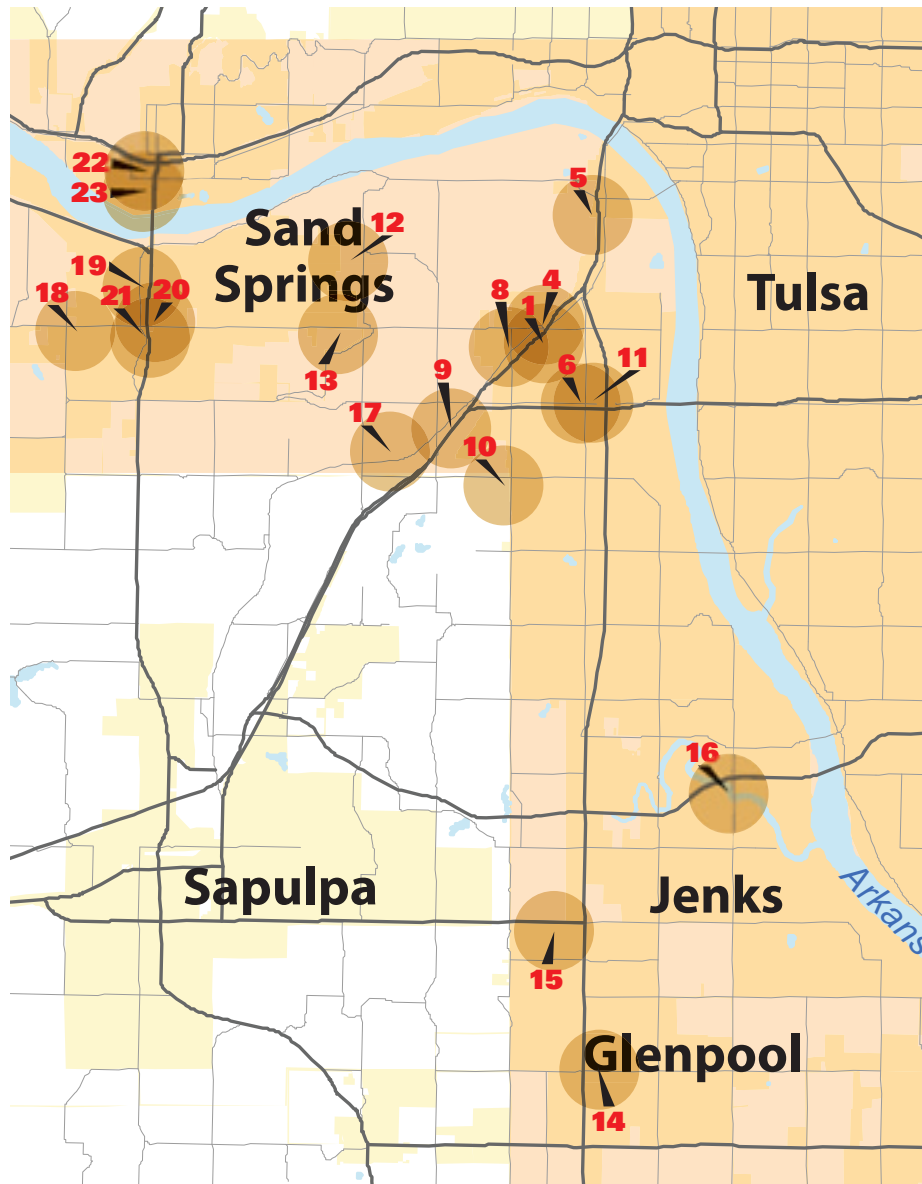

## Distribution Map

### Southwest Tulsa:

1. Dooley Pharmacy — 4120 S. 25th Ave.
2. Excel Mart — 5130 S. 33rd West Ave.
3. Med-X Pharmacy — 4423 Southwest Blvd, (Southwest Blvd. near 33rd W. Ave.)
4. Ollie's Station Restaurant (rack) — 4070 Southwest Blvd
5. ONB (Community) Bank — 2420 Southwest Blvd
6. QuikTrip #9 — 4966 S. Union Ave.
7. QuikTrip #18 — 3304 W. 42nd St.
8. QuikTrip #102 — 6008 S. 49th W. Ave.
9. Samantha's Country Cooking Restaurant (rack) — 5688 W Skelly Drive (Town West Shopping Center)
10. S&S Grocery — 3304 W. 61st St.
11. Warehouse Market — 1507 W. 51st St.

### Berryhill:

12. Berryhill Food Mart — 8545 E. 41st St.
13. EZ Mart — 6104 W. 41st St.

### Sand Springs:

18. A Z Country Store — 720 W. 41st St.
19. Crescent Cafe — 34th & Hwy. 97
20. Homeland Grocery Store — 4001 S Hwy. 97
21. QuikTrip #12 — 2 E. 41st St.
22. QuikTrip # 23 — 200 S. Hwy 97
23. Warehouse Market — 250 S. Hwy 97